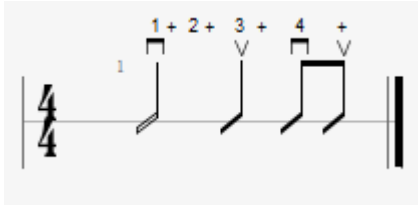

The River

Key - G

Strum Pattern

You know a dream is like a river
 Ever changin' as it flows
 And a dreamer's just a vessel
 That must follow where it goes
 Trying to learn from what's behind you
 And never knowing what's in store
 Makes each day a constant battle
 Just to stay between the shores