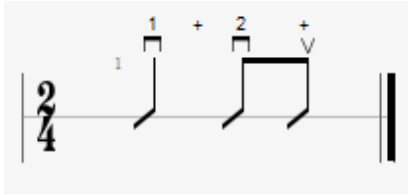

I Have A Dream

Key - A
Strum Pattern

 E / / / A //
I have a dream, a song to sing
/ E // / A //
To help me cope with anything
/ E /// A//
If you see the wonder of a fairy tale
/ E /// A//
You can take the future even if you fail
/ E //
I believe in angels
/ D / A
Something good in everything I see
/ E //
I believe in angels
/ D / A
When I know the time is right for me
/ E //
Ill cross the stream
A //
I have a dream