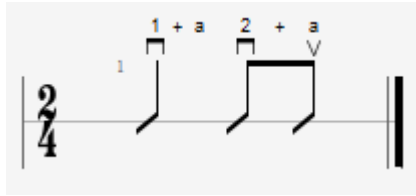

# Frosty The Snowman

Key - G

Strum Pattern

G / / /  
 Frosty the snowman  
 C / G /  
 was a jolly happy soul,  
 C / G /  
 With a corn cob pipe and a button nose  
 D / / /  
 And two eyes made out of coal.  
 G / / /  
 Frosty the snowman  
 C / G /  
 is a fairy tale, they say,  
 C / G /  
 He was made of snow but the children know  
 D / G /  
 how he came to life one day.

C / G  
 There must have been some magic  
 / D / G /  
 In that old silk hat they found.  
 D / / /  
 For when they placed it on his head  
 Em / D  
 He began to dance around.

/ G / / /  
 O, Frosty the snowman  
 C / G /  
 Was alive as he could be,  
 C /  
 And the children say  
 G /  
 he could laugh and play