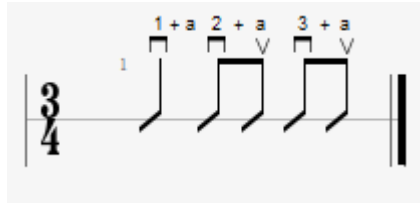

Silent Night

Key - G

Strum Pattern

G / / /
 Silent night, holy night!
 D / G /
 All is calm, All is bright
 C / G /
 Round yon Virgin, Mother and Child
 C / G /
 Holy Infant so Tender and mild,
 D / G /
 Sleep in heavenly peace,
 / D G /
 Sleep in heavenly peace.