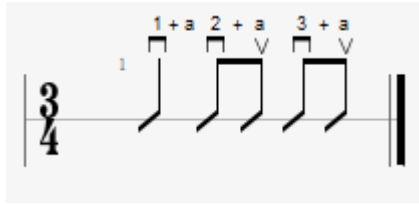

# The First Noel

Key - G  
Strum Pattern

G D C G  
 The first Noel, the angel did say,  
 C D  
 Was to certain poor shepherds  
 G /  
 in fields as they lay;  
 / D  
 In fields where they  
 C G  
 lay keeping their sheep,  
 C D G /  
 On a cold winter's night that was so deep.  
 / D C G  
 Noel, Noel, Noel, Noel,  
 C D G /  
 Born is the King of Israel.

/ D C G  
 They looked up and saw a star  
 C D G /  
 Shining in the East, beyond them far;  
 / D C G  
 And to the earth, it gave great light,  
 C D G /  
 And so it continued both day and night.  
 / D C G  
 Noel, Noel, Noel, Noel,  
 C D G /  
 Born is the King of Israel.

/ D C G  
 And by the light of that same star,  
 C D G /  
 Three wise men came from country far;  
 / D VI G  
 To seek for a King was their intent,  
 C D G /  
 And to follow the star wherever it went.