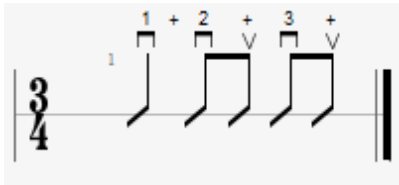

# Away In A Manger

Key - G

Strum Pattern

**G** / / **C**  
Away in a manger no crib for a bed  
/ **G** **Am** **D**  
The little lord jesus laid down his sweet head  
**G** / / **C**  
The stars in the bright sky looked down where he lay  
/ **G** **Am** **G**  
The little lord jesus asleep on the hay.

**G** / / **C**  
The cattle are lowing the baby awakes  
/ **G** **Am** **D**  
But little lord jesus no crying he makes.  
**G** / / **C**  
I love you lord jesus; look down from the sky  
/ **G** **Am** **G**  
And stay by my side until morning is nigh.